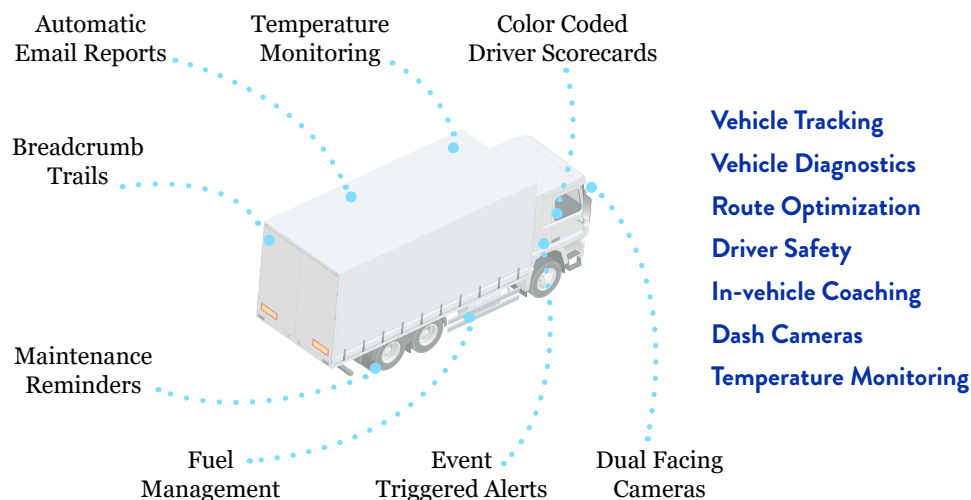

FLEET MANAGEMENT SOLUTIONS

Insights you need. Results you want.

Managing your fleet and your mobile workforce means trying to manage situations that are out of your control. You work hard to keep up, but each new vehicle, driver and delivery comes with its own paperwork, maintenance and compliance challenges.

Fleet management solutions are helping managers make better, more informed decisions and improving service for customers. Armed with near-real-time information on where drivers are, how they're driving and how soon the next maintenance is due, fleet managers can reduce long-term maintenance costs, streamline dispatching and electronic logging, improve safety and much more.

- Vehicle Tracking
- Vehicle Diagnostics
- Route Optimization
- Driver Safety
- In-vehicle Coaching
- Dash Cameras
- Temperature Monitoring

20%
INCREASE
IN FUEL
ECONOMY¹

60%
REDUCTION
IN ENGINE
IDLING²

20%
REDUCTION
OF SAFETY
INCIDENTS³

OPTIMIZATION

- Reduce engine damage
- Detect battery drain
- Identify and combat engine abuse
- Track vehicle movement in zones
- Prevent unauthorized device removal alerts
- Schedule maintenance

EXPANDABILITY