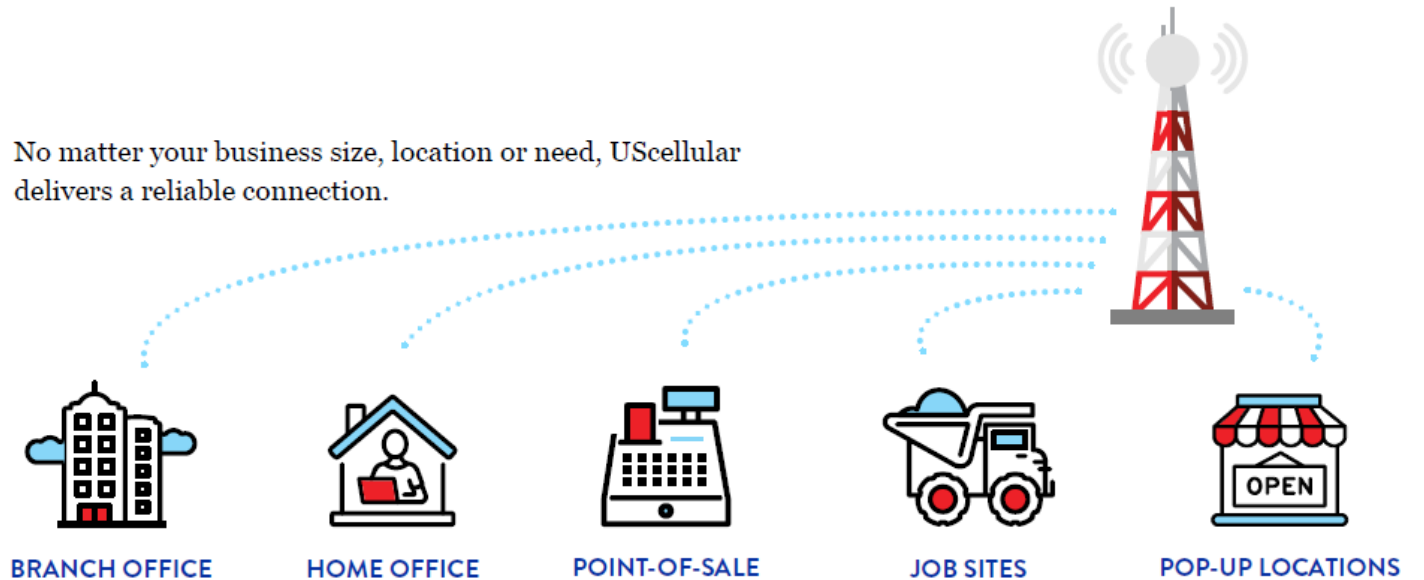

Business Internet Plan

A BUSINESS PLAN SUITED FOR YOU, WITH NO ANNUAL SERVICE CONTRACT

$50/MO

UScellular Business Internet plan provides you:

- Unlimited data¹
- Speeds of up to 50Mbps
- Available failover service

No matter your business size, location or need, UScellular delivers a reliable connection.

Legal Disclaimer:

1: Availability varies and speeds shown may not be available at all service addresses. During times of congestion, data may be temporarily slowed. Services available with stationary device on UScellular network only. Heavy users may see speed capped at 1.5Mbps after 300GB of monthly data use.

Price protection applies to the monthly recurring charge (MRC) for service plans existing as of May 6, 2022. MRC's are price protected through at least December 31, 2023. Offer valid for a limited time. Additional terms apply. See uscellular.com/terms for details including obligations to serve Kansas customers..