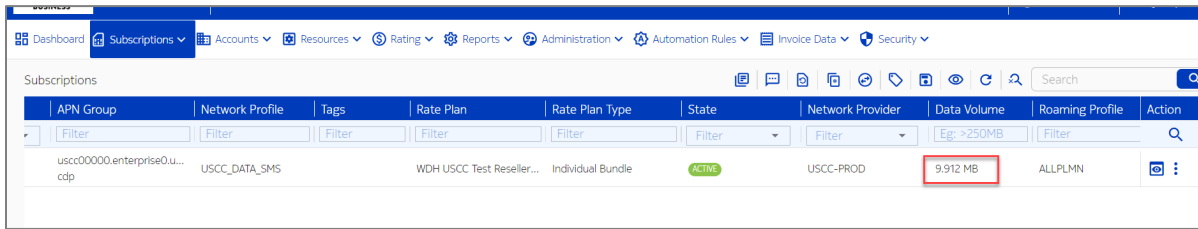

How to View Data Usage in ConnectHQ

View a Sim's Real Time Data Usage for the Month

1. Log in to ConnectHQ
2. Select the Subscriptions menu
3. Locate the SIM you wish to view and scroll over to Data Volume column

4. This will show you the up-to-date total data usage of the SIM during your current month's cycle

View All Data Sessions for a SIM in a Timeframe

1. From the Subscriptions Menu:
 - a. Locate your SIM and click the View Details icon