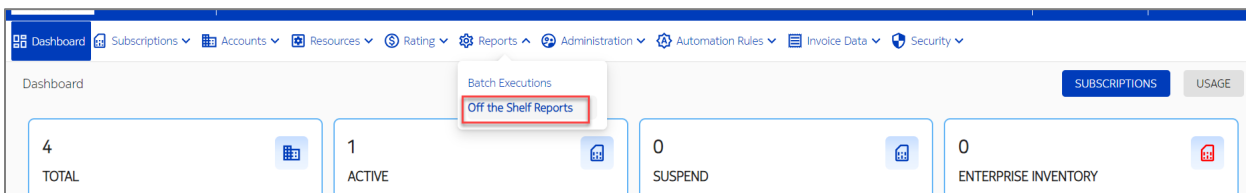

4. This will show you the up-to-date total data usage of the SIM during your current month's cycle

View All Data Sessions for a SIM in a Timeframe

1. From the Subscriptions Menu:
 - a. Locate your SIM and click the View Details icon

- b. On the next screen, click the icon for View CDR History

c. Select any time range you are searching for and click search

View Daily Data Usage for All Sims on an Account

1. Click on the Reports Menu:
 - a. Click Off the Shelf Reports