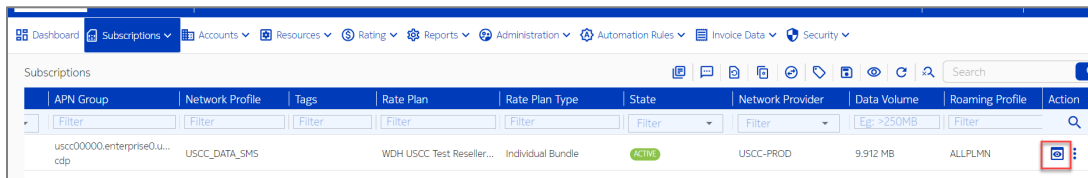

How to View Data Usage in ConnectHQ

View a Sim's Real Time Data Usage for the Month

1. Log in to ConnectHQ
2. Select the Subscriptions menu
3. Locate the SIM you wish to view and scroll over to Data Volume column

4. This will show you the up-to-date total data usage of the SIM during your current month's cycle

View All Data Sessions for a SIM in a Timeframe

1. From the Subscriptions Menu:
 - a. Locate your SIM and click the View Details icon