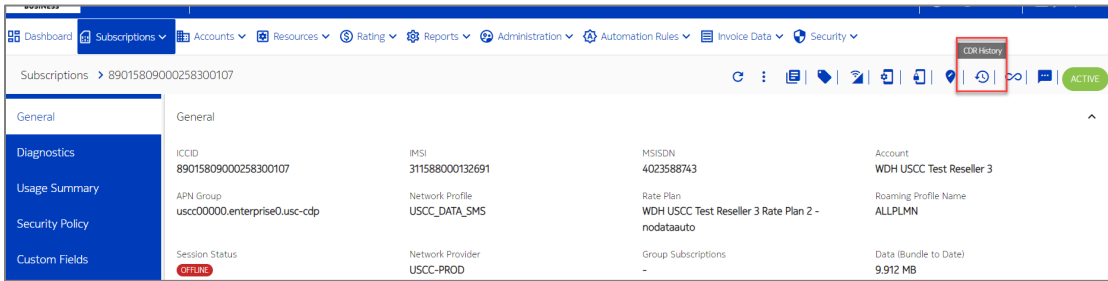

c. Select any time range you are searching for and click search

View Daily Data Usage for All Sims on an Account

1. Click on the Reports Menu:
  - a. Click Off the Shelf Reports

- b. Look for Rated Cdr Report and click the Download Report icon