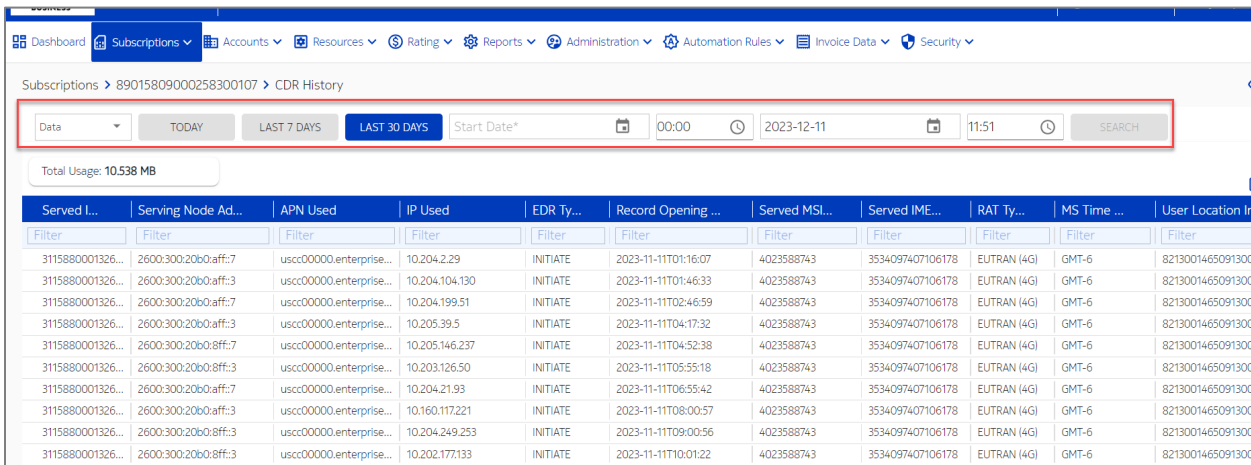

How to View Data Usage in ConnectHQ

View a Sim's Real Time Data Usage for the Month

1. Log in to ConnectHQ
2. Select the Subscriptions menu
3. Locate the SIM you wish to view and scroll over to Data Volume column

4. This will show you the up-to-date total data usage of the SIM during your current month's cycle

View All Data Sessions for a SIM in a Timeframe

1. From the Subscriptions Menu:
 - a. Locate your SIM and click the View Details icon

- b. On the next screen, click the icon for View CDR History

c. Select any time range you are searching for and click search

View Daily Data Usage for All Sims on an Account

1. Click on the Reports Menu:
 - a. Click Off the Shelf Reports